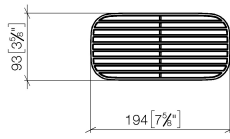

Grid element - Matte Black

82 481 970

- high-quality plastic grid elements
- plastic grid elements

NOTE: Grid elements must be ordered separately.

	Matte Black	82 481 970-33
	Creamy White	82 481 970-51
	Light Grey	82 481 970-52
	Taupe	82 481 970-53

Grid element - Matte Black

82 481 970

mm [inches]

Grid element - Matte Black

82 481 970